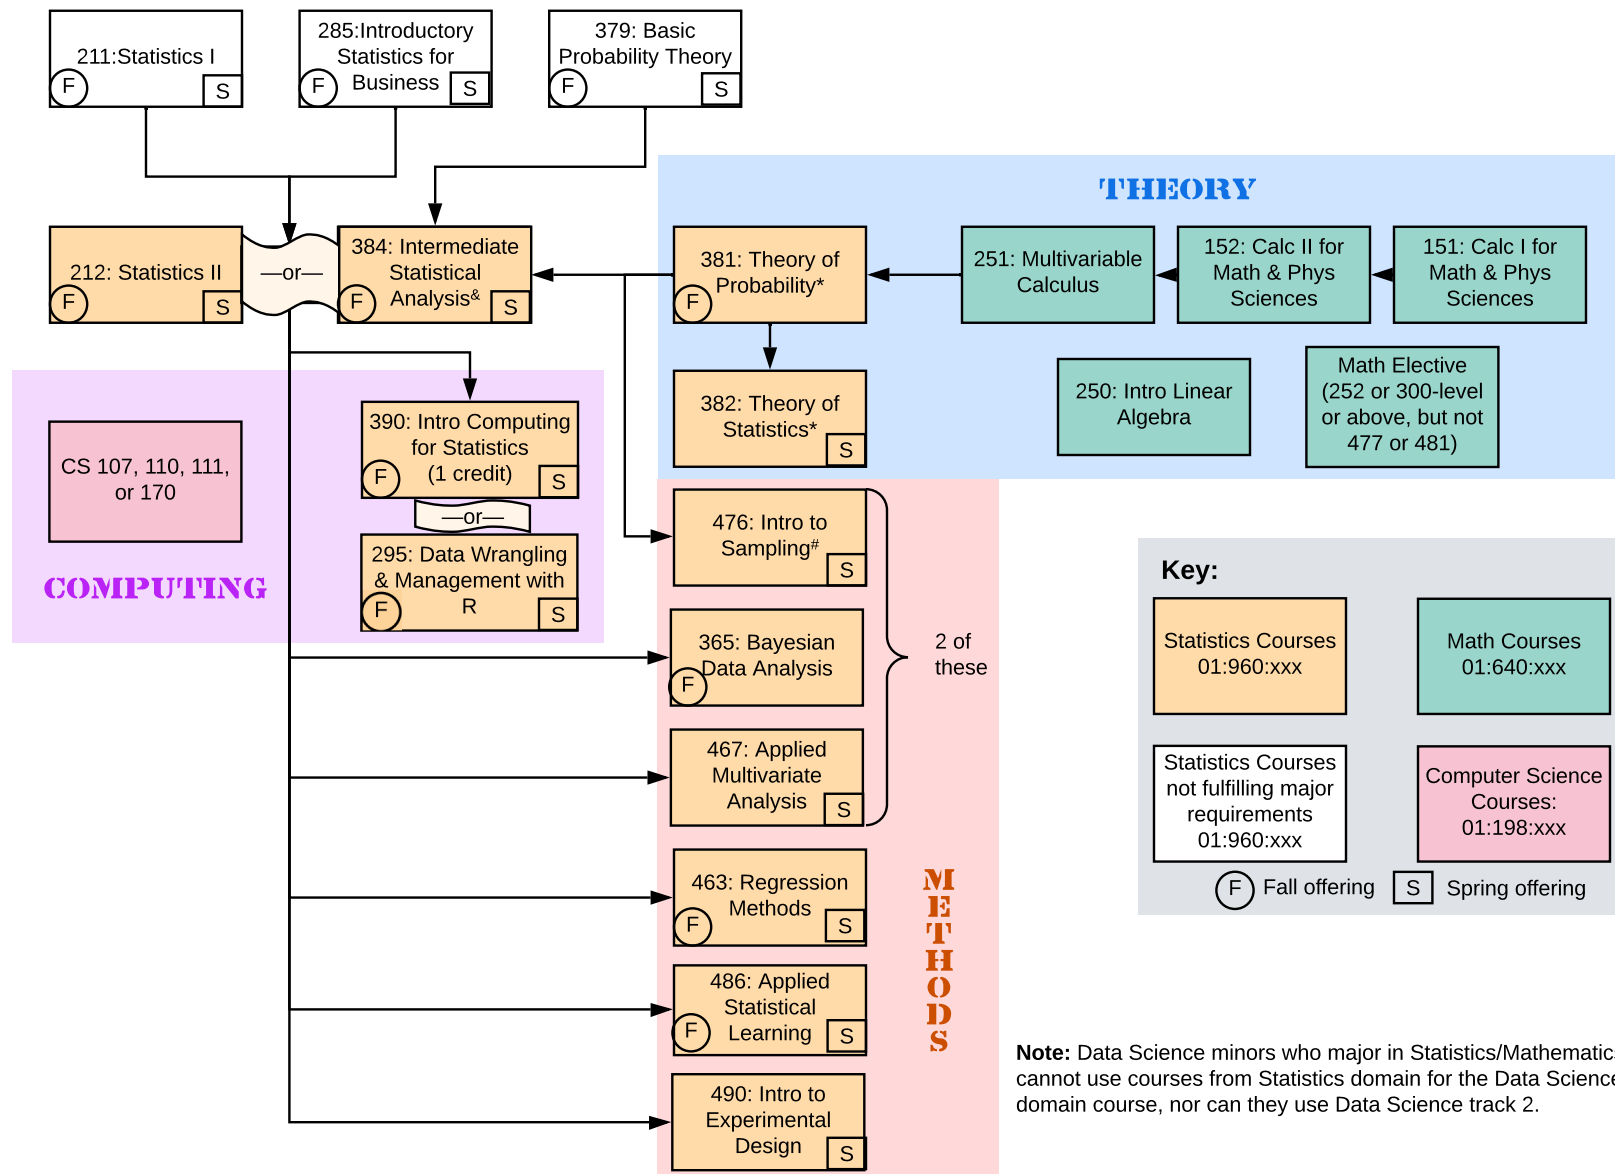

SAS Statistics Major

www.stat.rutgers.edu/majors

[&] The prerequisite for Statistics 01:960:384 can be met with 01:960:201, 211, 285, 379, or 381.

* Mathematics 01:640:477, 481 may be taken instead of Statistics 01:960:381, 382. Credit will not be given for both 01:640:477 and 01:960:381, nor for both 01:640:481 and 01:960:382.

[#] Prerequisite for 01:960:476 can be met with 01:960:379 instead of 01:960:381

No course with a grade of D can be counted towards the major.

To declare the major an overall C average or above (based on all times they were taken) must be achieved in Calculus I and II combined.