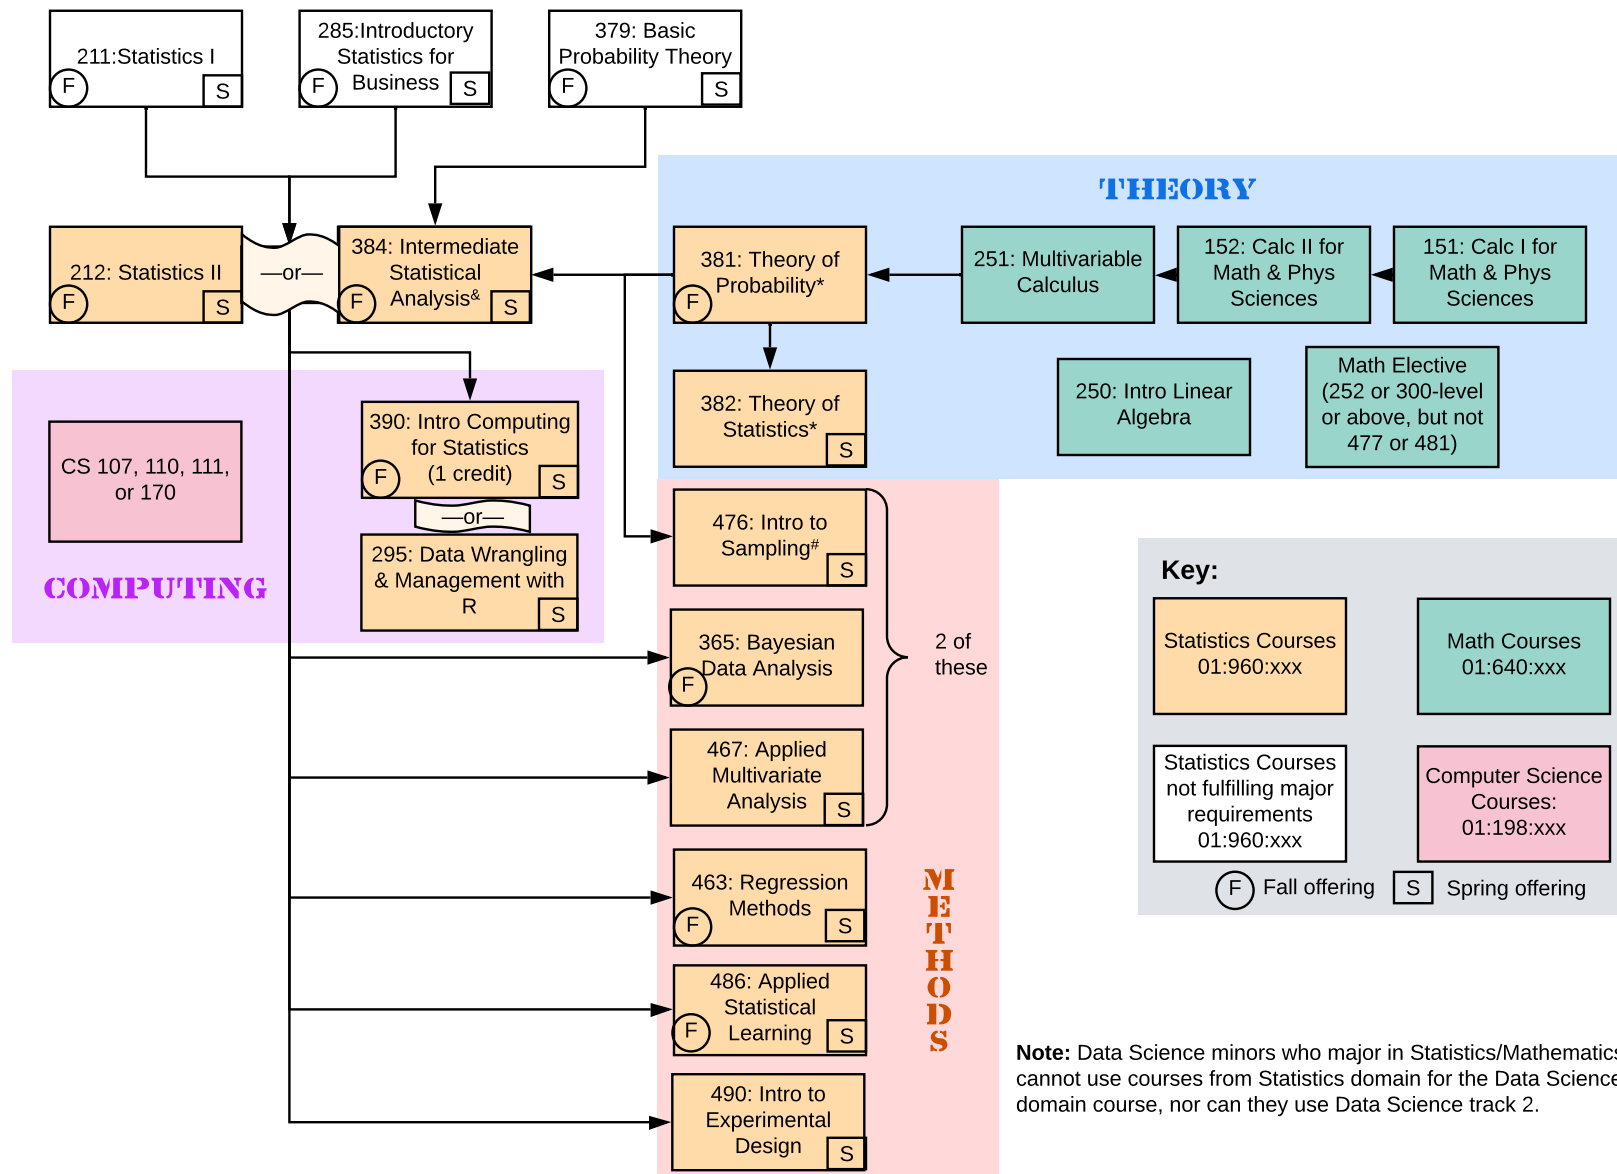

SAS Statistics Major

www.stat.rutgers.edu/majors

[&] The prerequisite for Statistics 01:960:384 can be met with 01:960:201, 211, 285, 379, or 381.

* Mathematics 01:640:477, 481 may be taken instead of Statistics 01:960:381, 382. Credit will not be given for both 01:640:477 and 01:960:381, nor for both 01:640:481 and 01:960:382.

[#] Prerequisite for 01:960:476 can be met with 01:960:379 instead of 01:960:381

No course with a grade of D can be counted towards the major.

To declare the major an overall C average or above (based on all times they were taken) must be achieved in Calculus I and II combined.