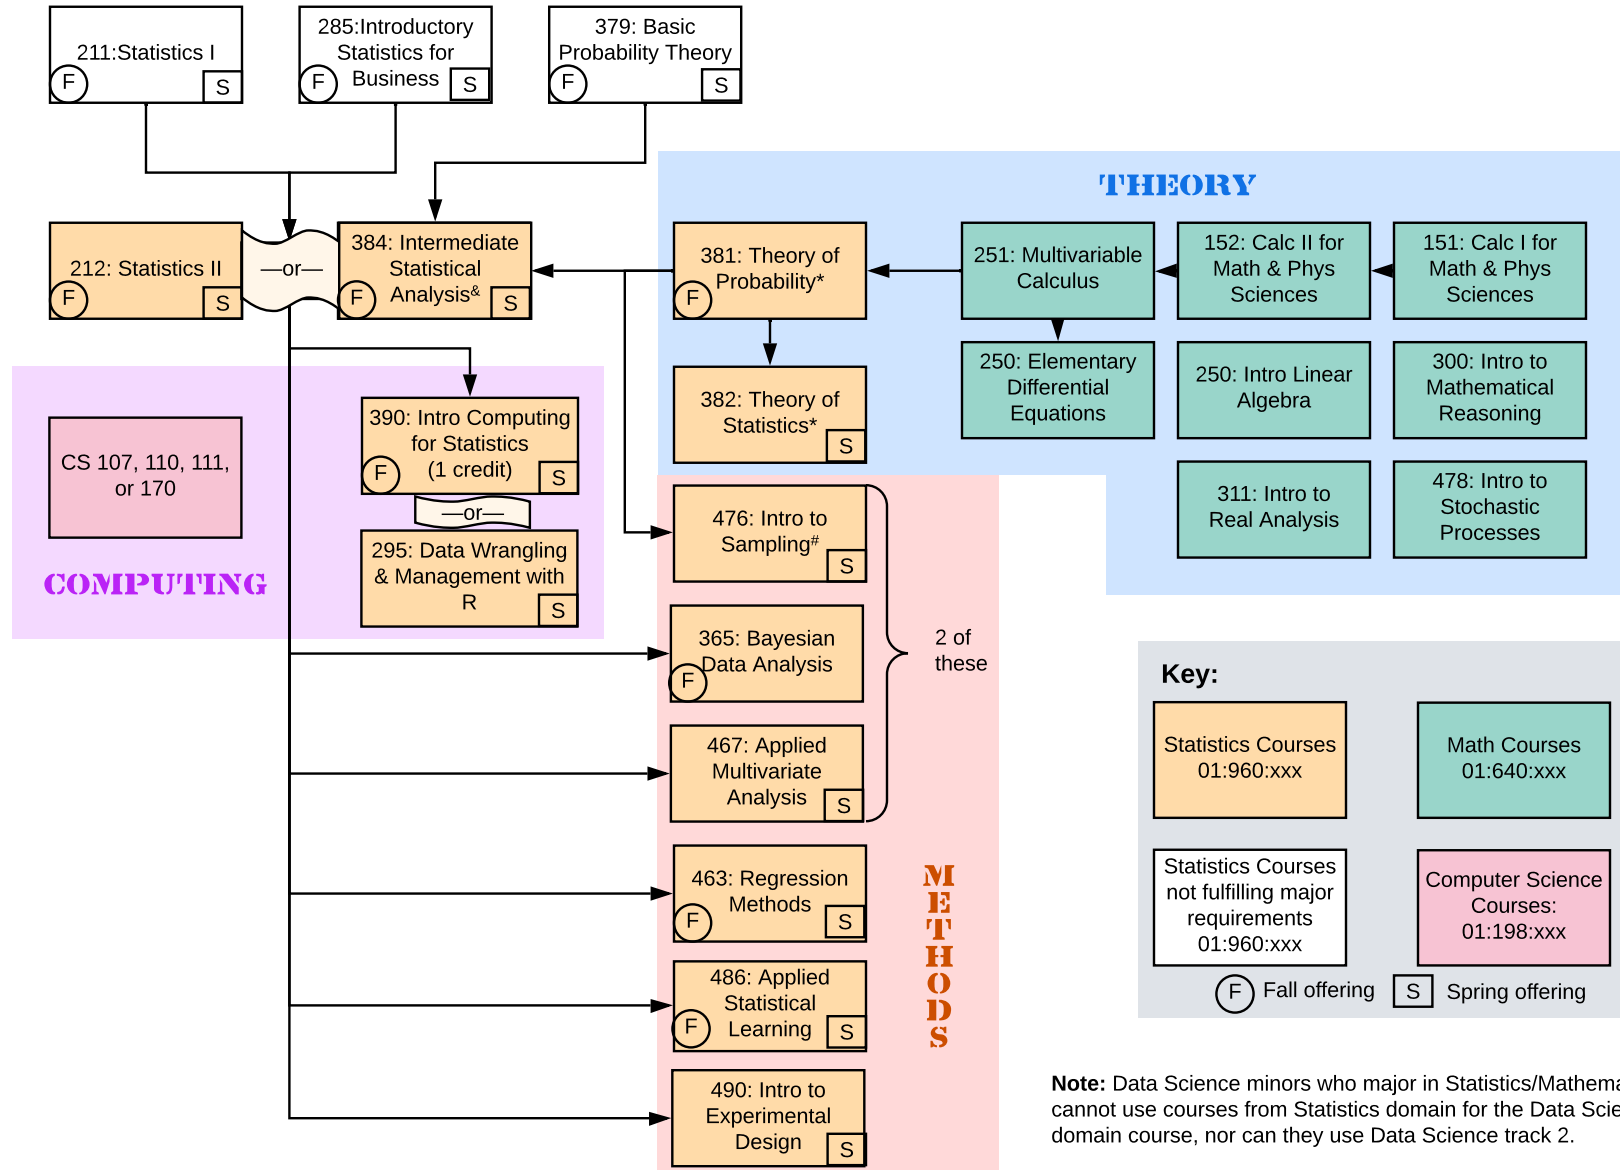

SAS Statistics/Mathematics Major

www.stat.rutgers.edu/majors

[&] The prerequisite for Statistics 01:960:384 can be met with 01:960:201, 211, 285, 379, or 381.

^{*} Mathematics 01:640:477, 481 may be taken instead of Statistics 01:960:381, 382. Credit will not be given for both 01:640:477 and 01:960:381, nor for both 01:640:481 and 01:960:382.

[#] Prerequisite for 01:960:476 can be met with 01:960:379 instead of 01:960:381

No course with a grade of D can be counted towards the major.

To declare the major an overall C average or above (based on all times they were taken) must be achieved in Calculus I and II combined.